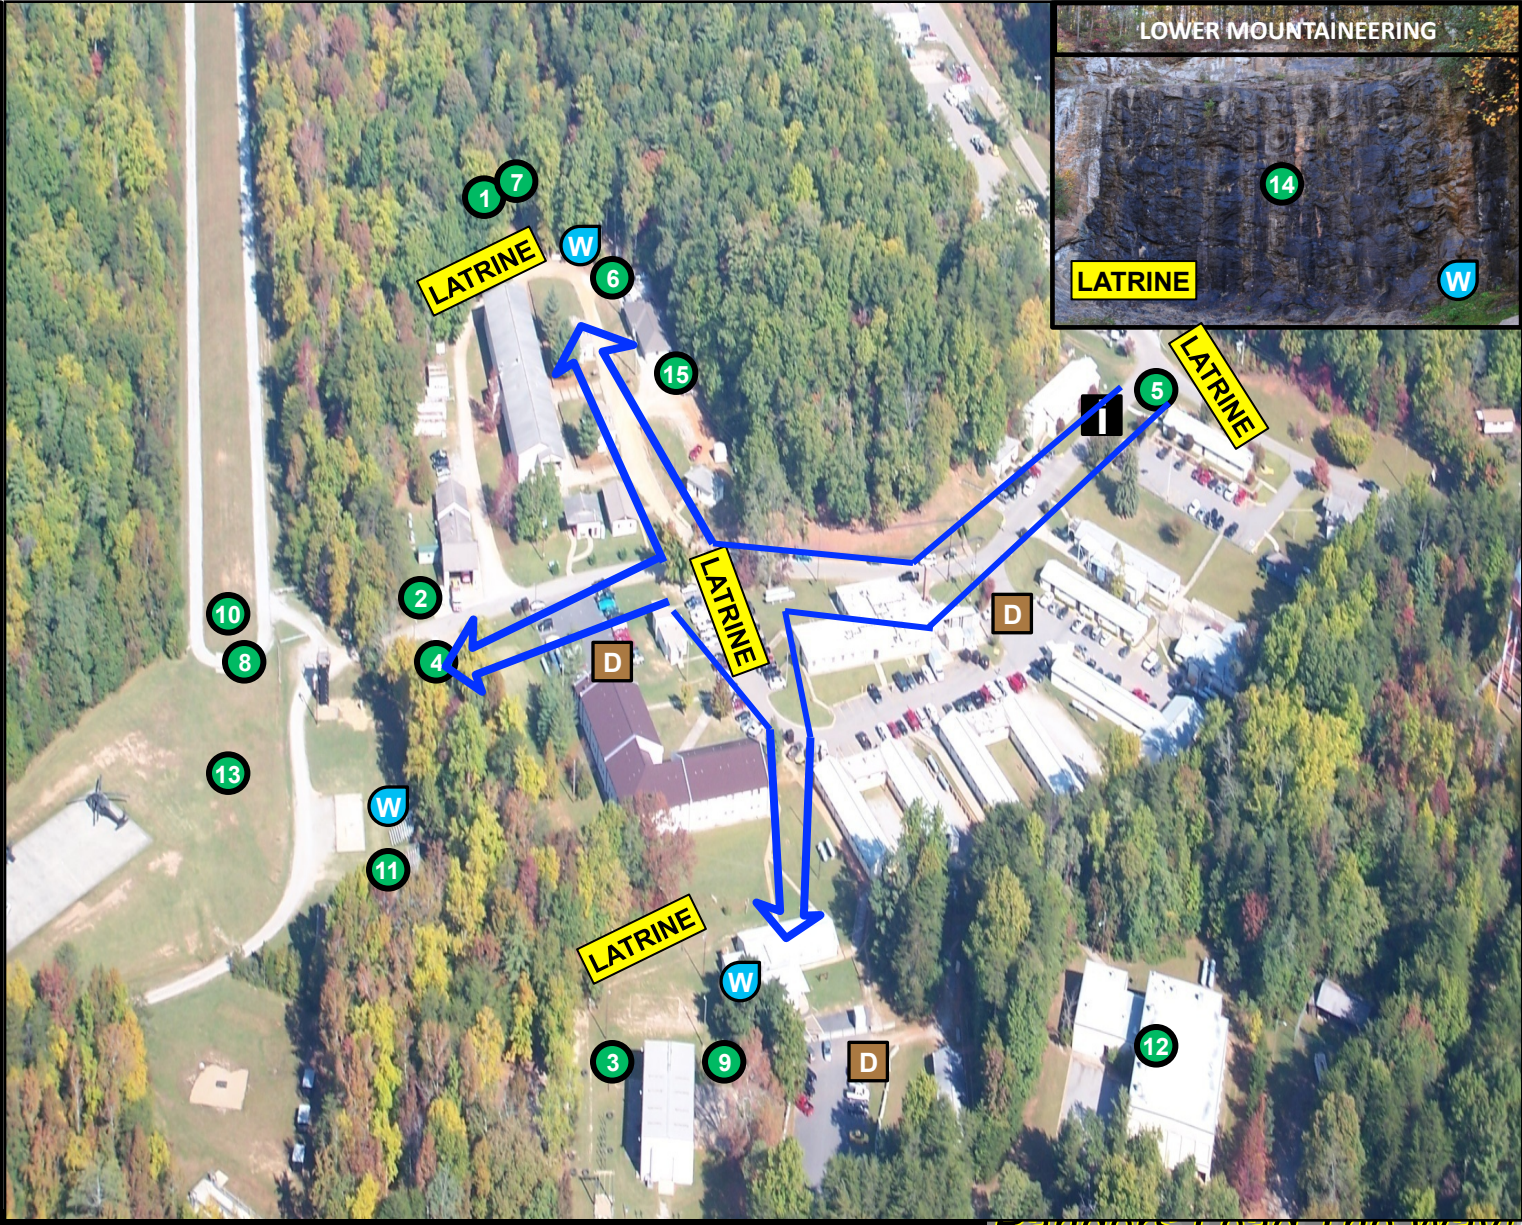

Execution Timeline

TIME	EVENT	LOCATION
0600	Registration Table for MRR Opens	Mosby Airfield
0700	First MRR Race Begins	Mosby Airfield
0800	Open House Set Up Begins	CFM
1000	Static Displays Set Up / Final Command Group Inspections	CFM
1030	Last MRR Race Ends	Mosby Airfield
1045 (t)	MRR Awards Ceremony / Silver Wings Rehearsal Jump	Mosby Airfield
1100	Open House Begins / Static Displays Open	CFM
1200 - 1230	Show Period #1 (Mountaineering and Hand-to-Hand Demo)	Lowers, Combatives Pit
1300 - 1345	Rangers in Action Demo	Mosby Army Airfield
1430 - 1500	Show Period #2 (Mountaineering, Snakes, and Hand-to-Hand)	Lowers, Gym, Combatives Pit
1530 - 1600	Snake Demo	Gym
1630 – 1700	Fallen Ranger Ceremony USMRA	Vicinity Overhang Club
1700	Open House Ends / Static Displays Close	CFM
1800	100% Accountability Reports Due	CFM
1700 - 2100	Concert	Vicinity Overhang Club
1800 - UTC	Critter Cookout	Vicinity Overhang Club

Rangers Lead The Way!

Overall Layout

- 1 Static Displays (Planning Bays)
- 2 Aid Station
- 3 Mountain Ranger Association
- 4 Concessions
- 5 Shuttle to / from LMA
- 6 Overhang Booth
- 7 Face Painting
- 8 MRR Start / Finish
- 9 Concert
- 10 Aircraft Static Display
- 11 Combatives Pit
- 12 Snake Show
- 13 Rangers in Action
- 14 Mountaineering Demo
- 15 Medical Static Display

- LATRINE** = Latrine Bank
- W** = Water Point
- D** = Dumpster
- i** = Info Booth

Rangers Lead the way!

Parking Locations subject to change

Priority Fill:
1 – Flicker Ball
2 – Black Farms
3 – Coopers Gap
4 – 4H Camp
5 – Camp Rd

**Handicap/
Volunteer/VIP
Parking (45 Spaces)**
1 – CO Areas/Supply
Room/Mail Room
2 – Motor Pool

USMRA
1 – Overhang/Gym

RI Parking
1 – ASP

Rangers Lead The Way!