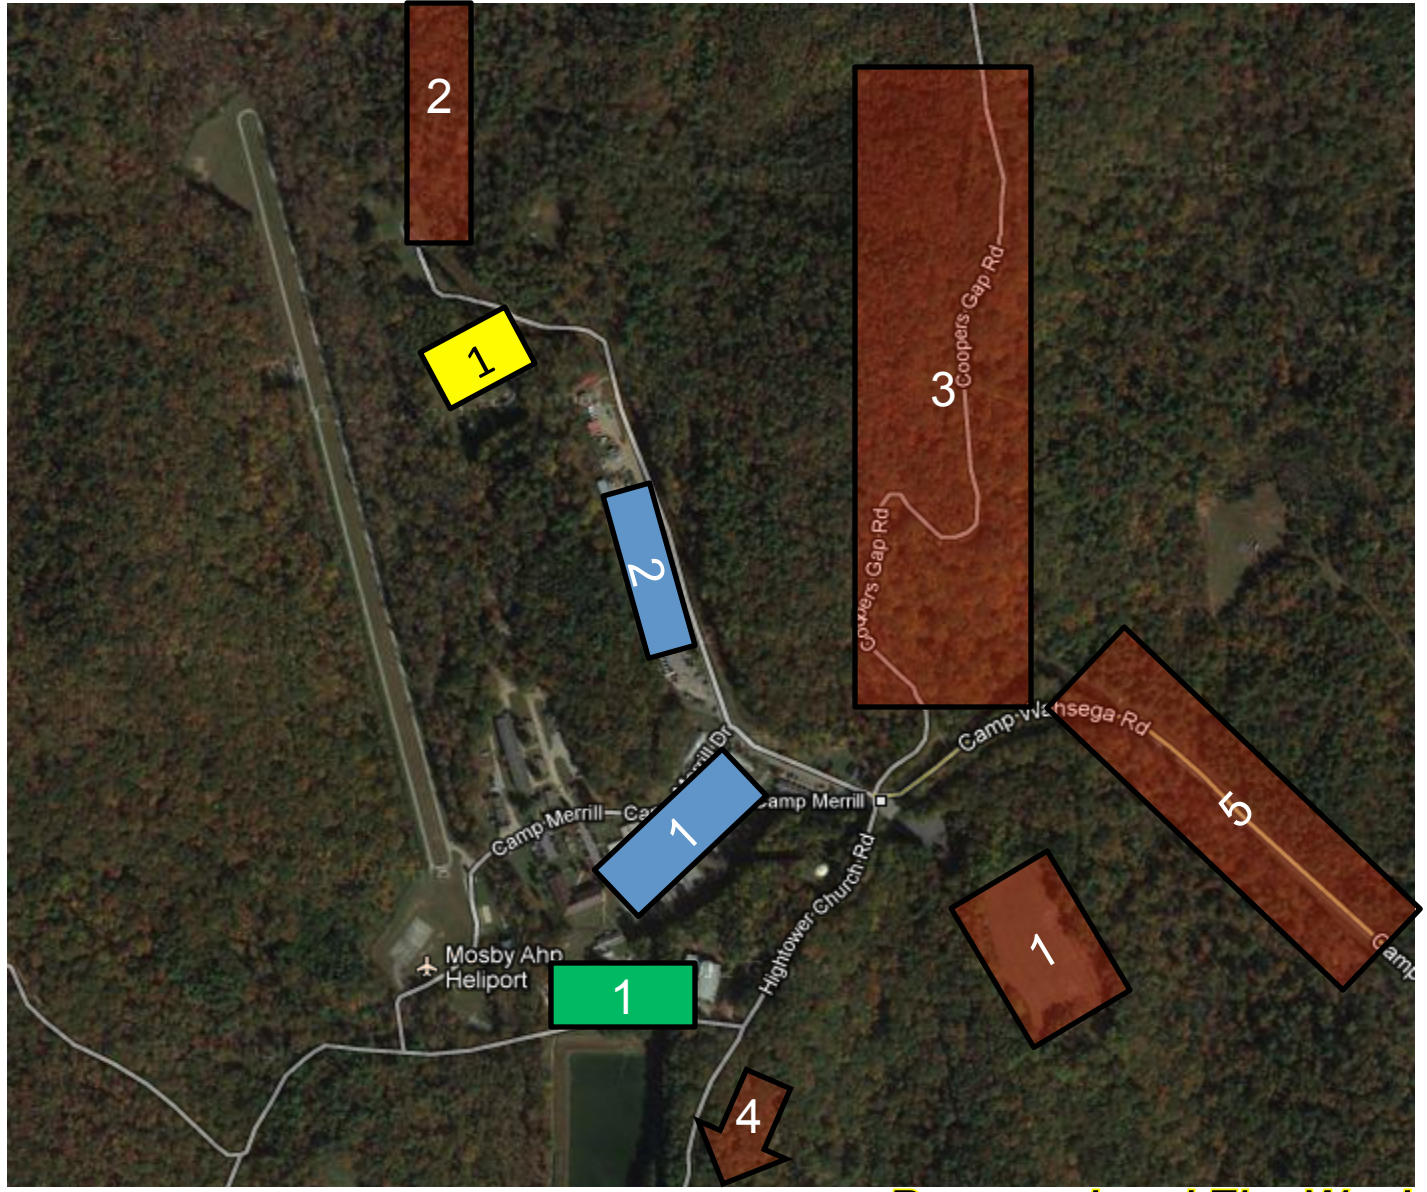

Parking Locations subject to change

Priority Fill:
1 – Flicker Ball
2 – Black Farms
3 – Coopers Gap
4 – 4H Camp
5 – Camp Rd

**Handicap/
Volunteer/VIP
Parking (45 Spaces)**
1 – CO Areas/Supply
Room/Mail Room
2 – Motor Pool

USMRA
1 – Overhang/Gym

RI Parking
1 – ASP

Rangers Lead The Way!